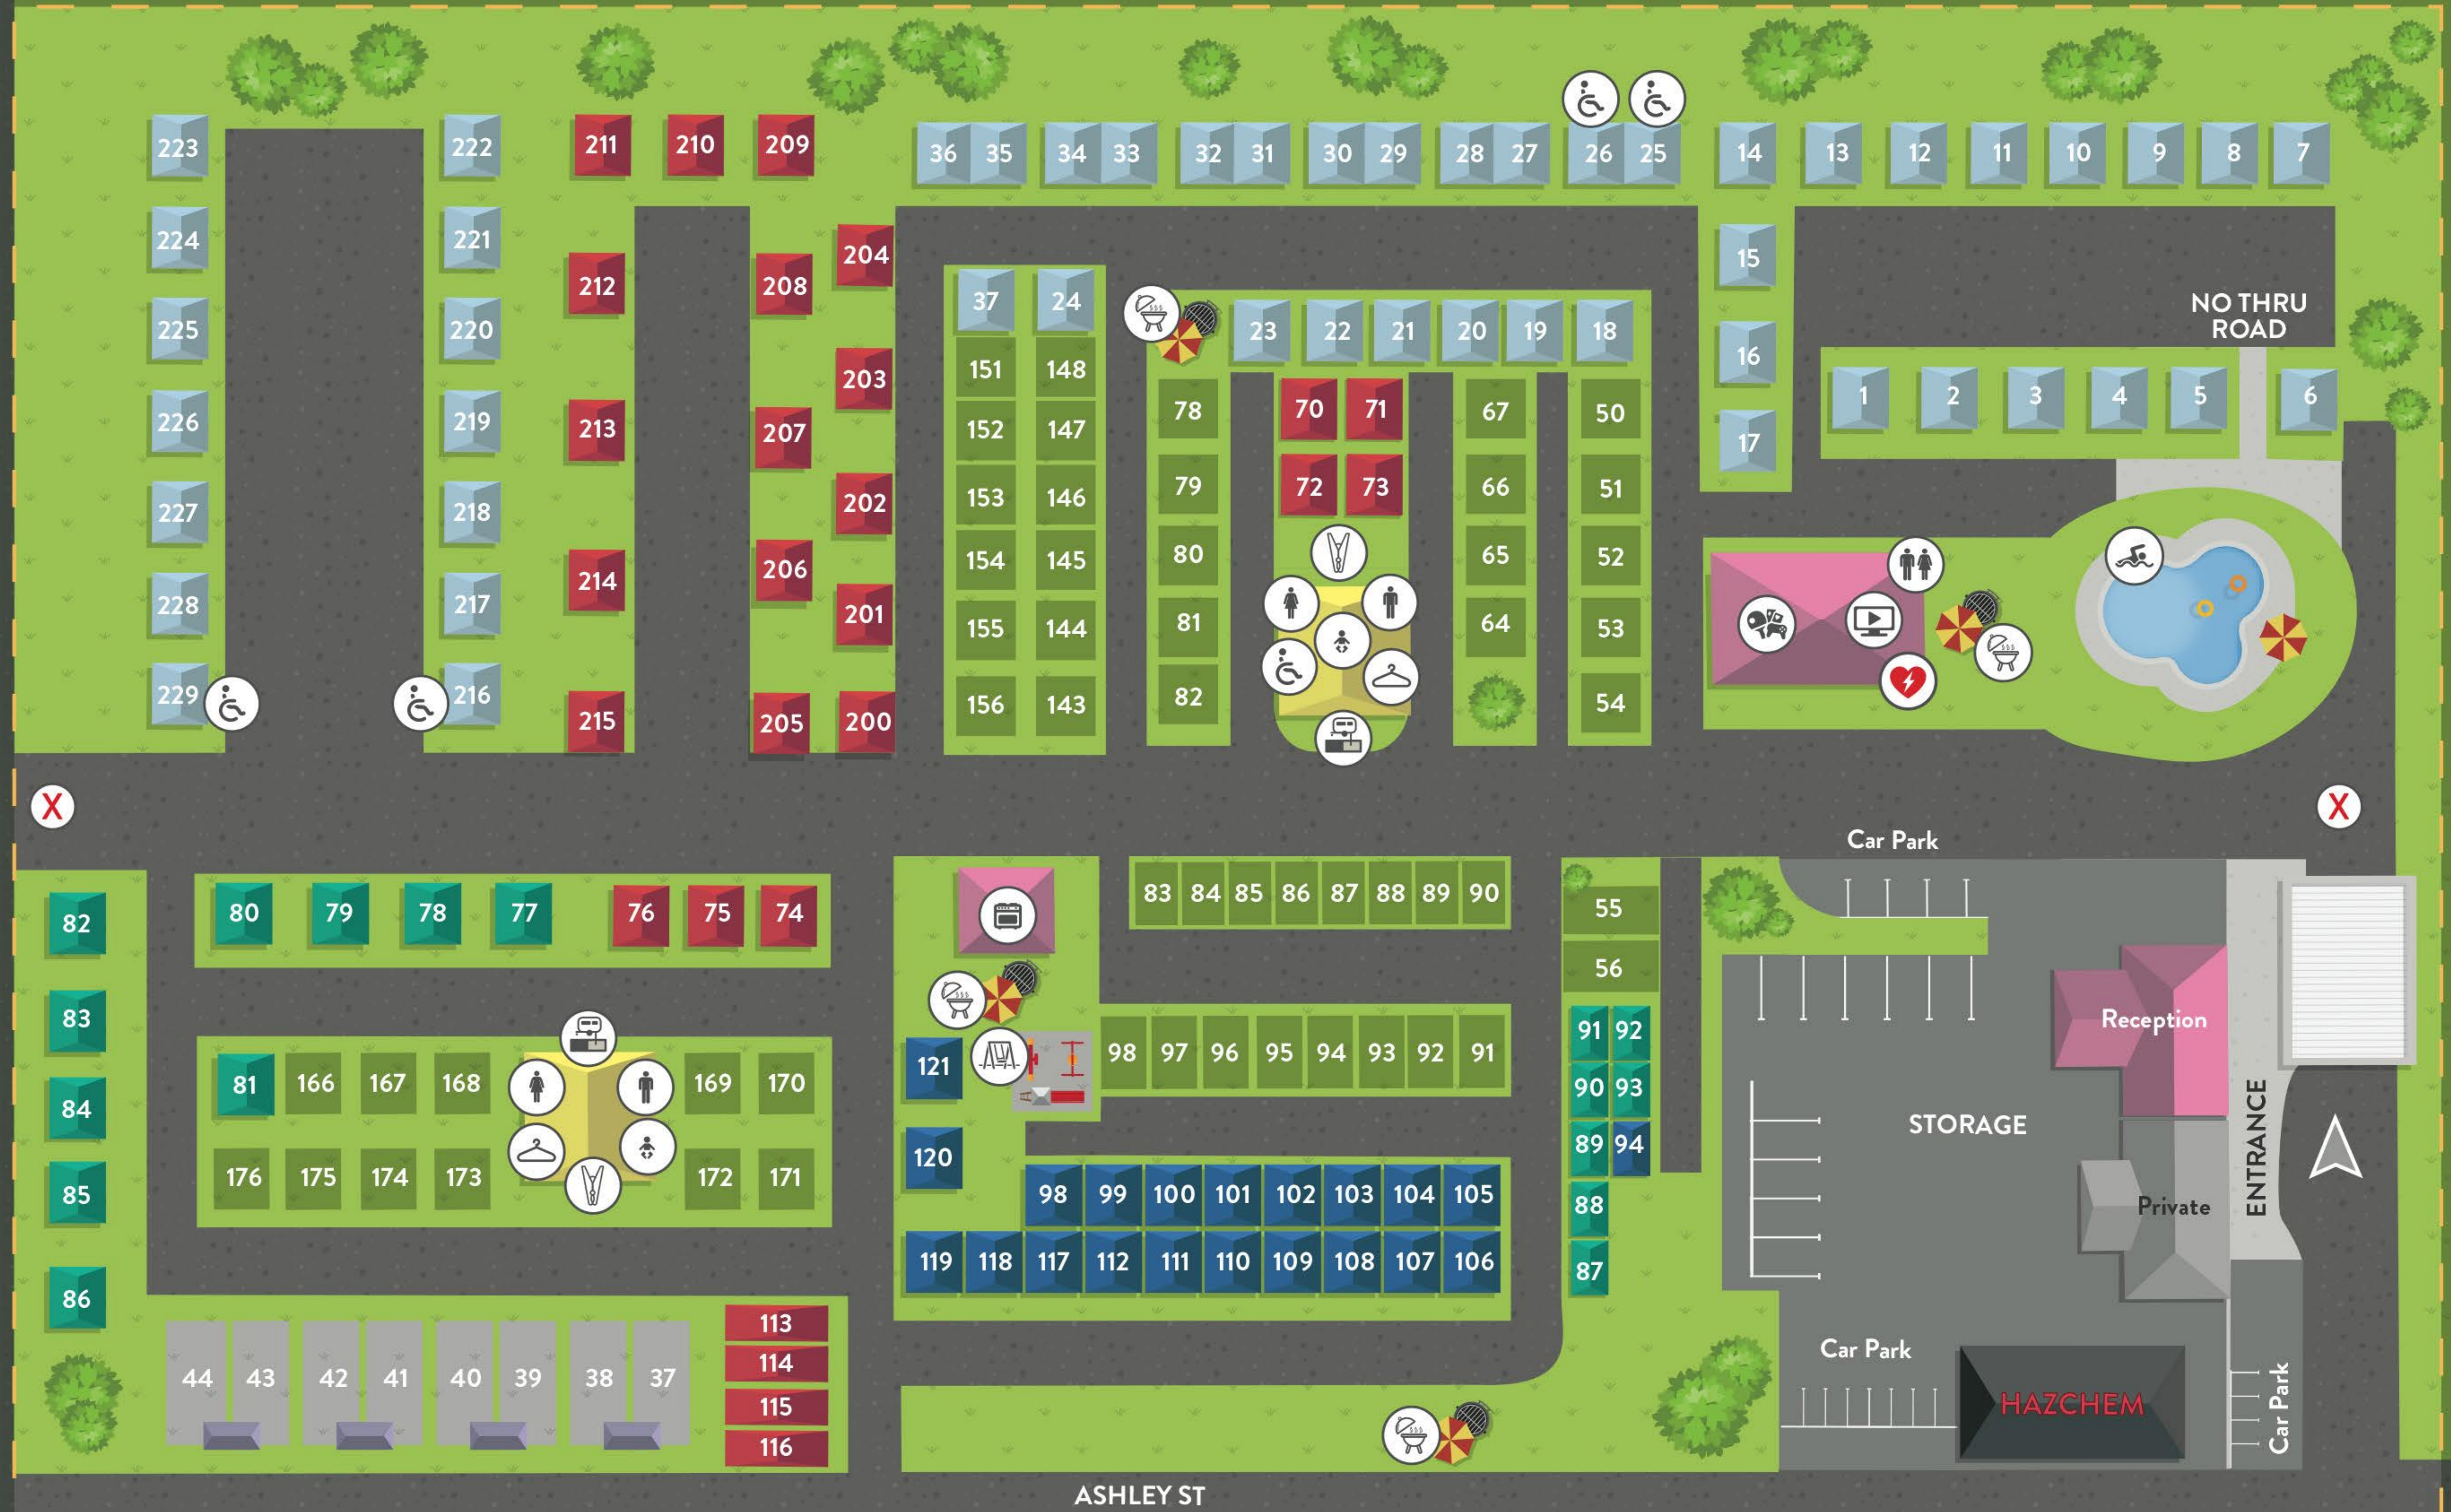

Discovery PARKS

MELBOURNE

- DELUXE
- SUPERIOR
- STANDARD
- BUDGET
- ENSUITE SITES
- POWERED SITES
- COMMON AREAS
- AMENITIES
- POOL
- LAUNDRY
- DUMP POINT
- CAMP KITCHEN
- PLAYGROUND
- MOVIE ROOM
- GAMES ROOM
- BBQ
- TOILETS
- ACCESSIBLE
- FAMILY BATHROOM
- CLOTHES LINE
- EVACUATION POINT

350m approx 4min walk

129 Ashley St, Braybrook VIC 3019 • 1800 061 444

facebook.com/discoveryparks
 @discoveryparks
 www.tripadvisor.com.au

Thanks for staying with us.
We'd love to see your photos and hear about your time at Discovery Parks - Melbourne.