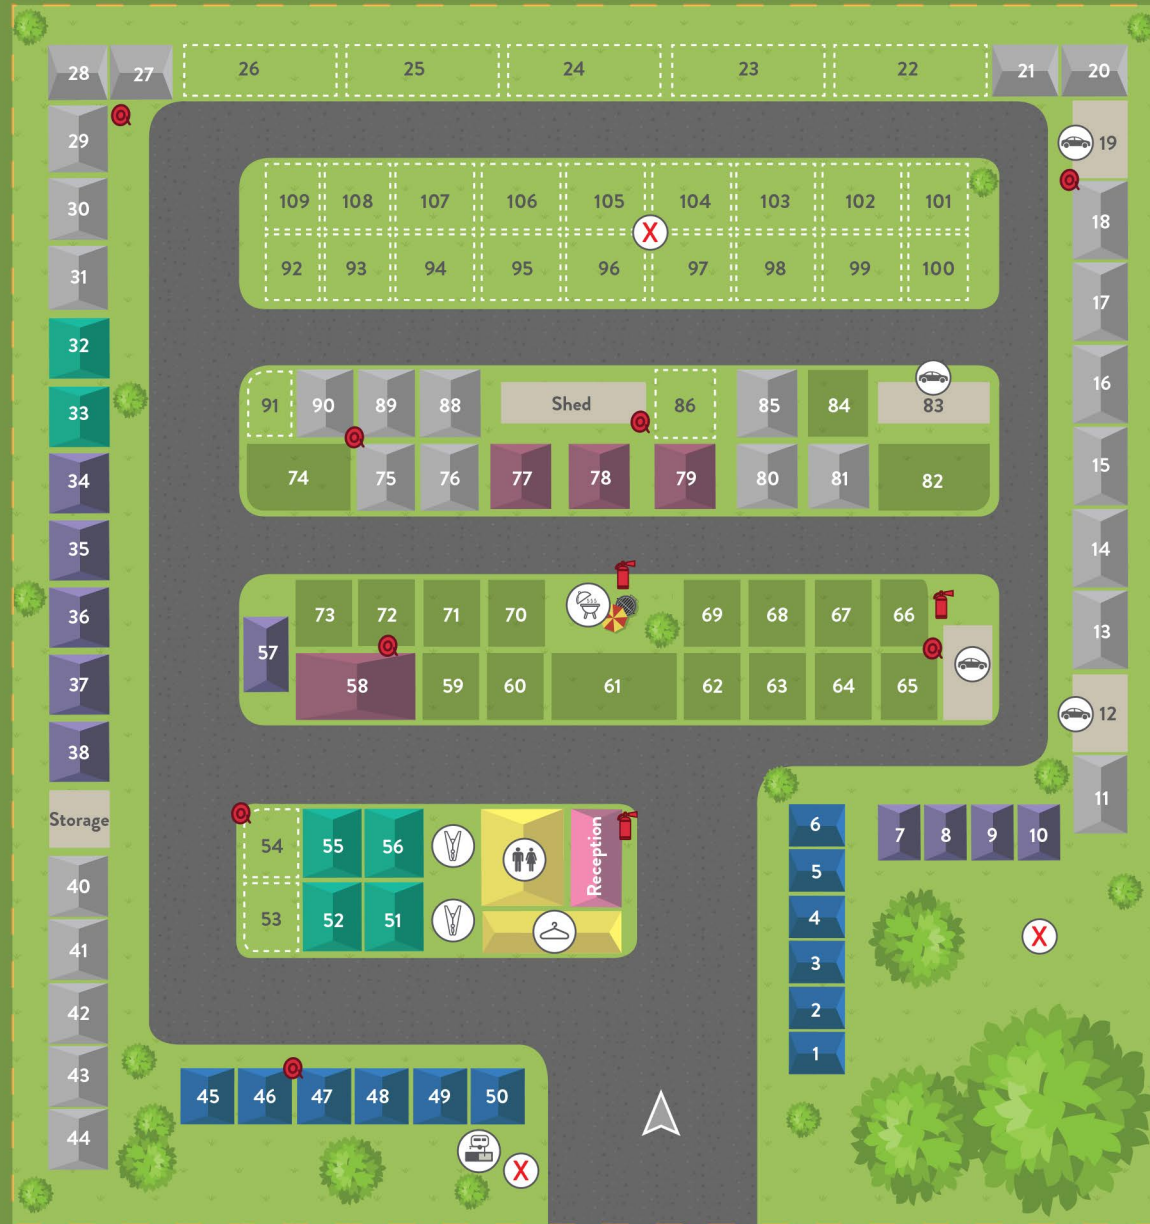

-  STANDARD
-  PERMANENT CABINS
-  PERM. CABINS (NO ENSUITE)
-  PERMANENT CARAVANS
-  POWERED SITES
-  UNPOWERED SITES
-  COMMON AREAS
-  AMENITIES
-  PERMANENT SITES
-  LAUNDRY
-  CLOTHES LINE
-  DUMP POINT
-  BBQ
-  TOILETS
-  VEHICLE STORAGE
-  EVACUATION POINT
-  FIRE EXTINGUISHER
-  HOSE REEL