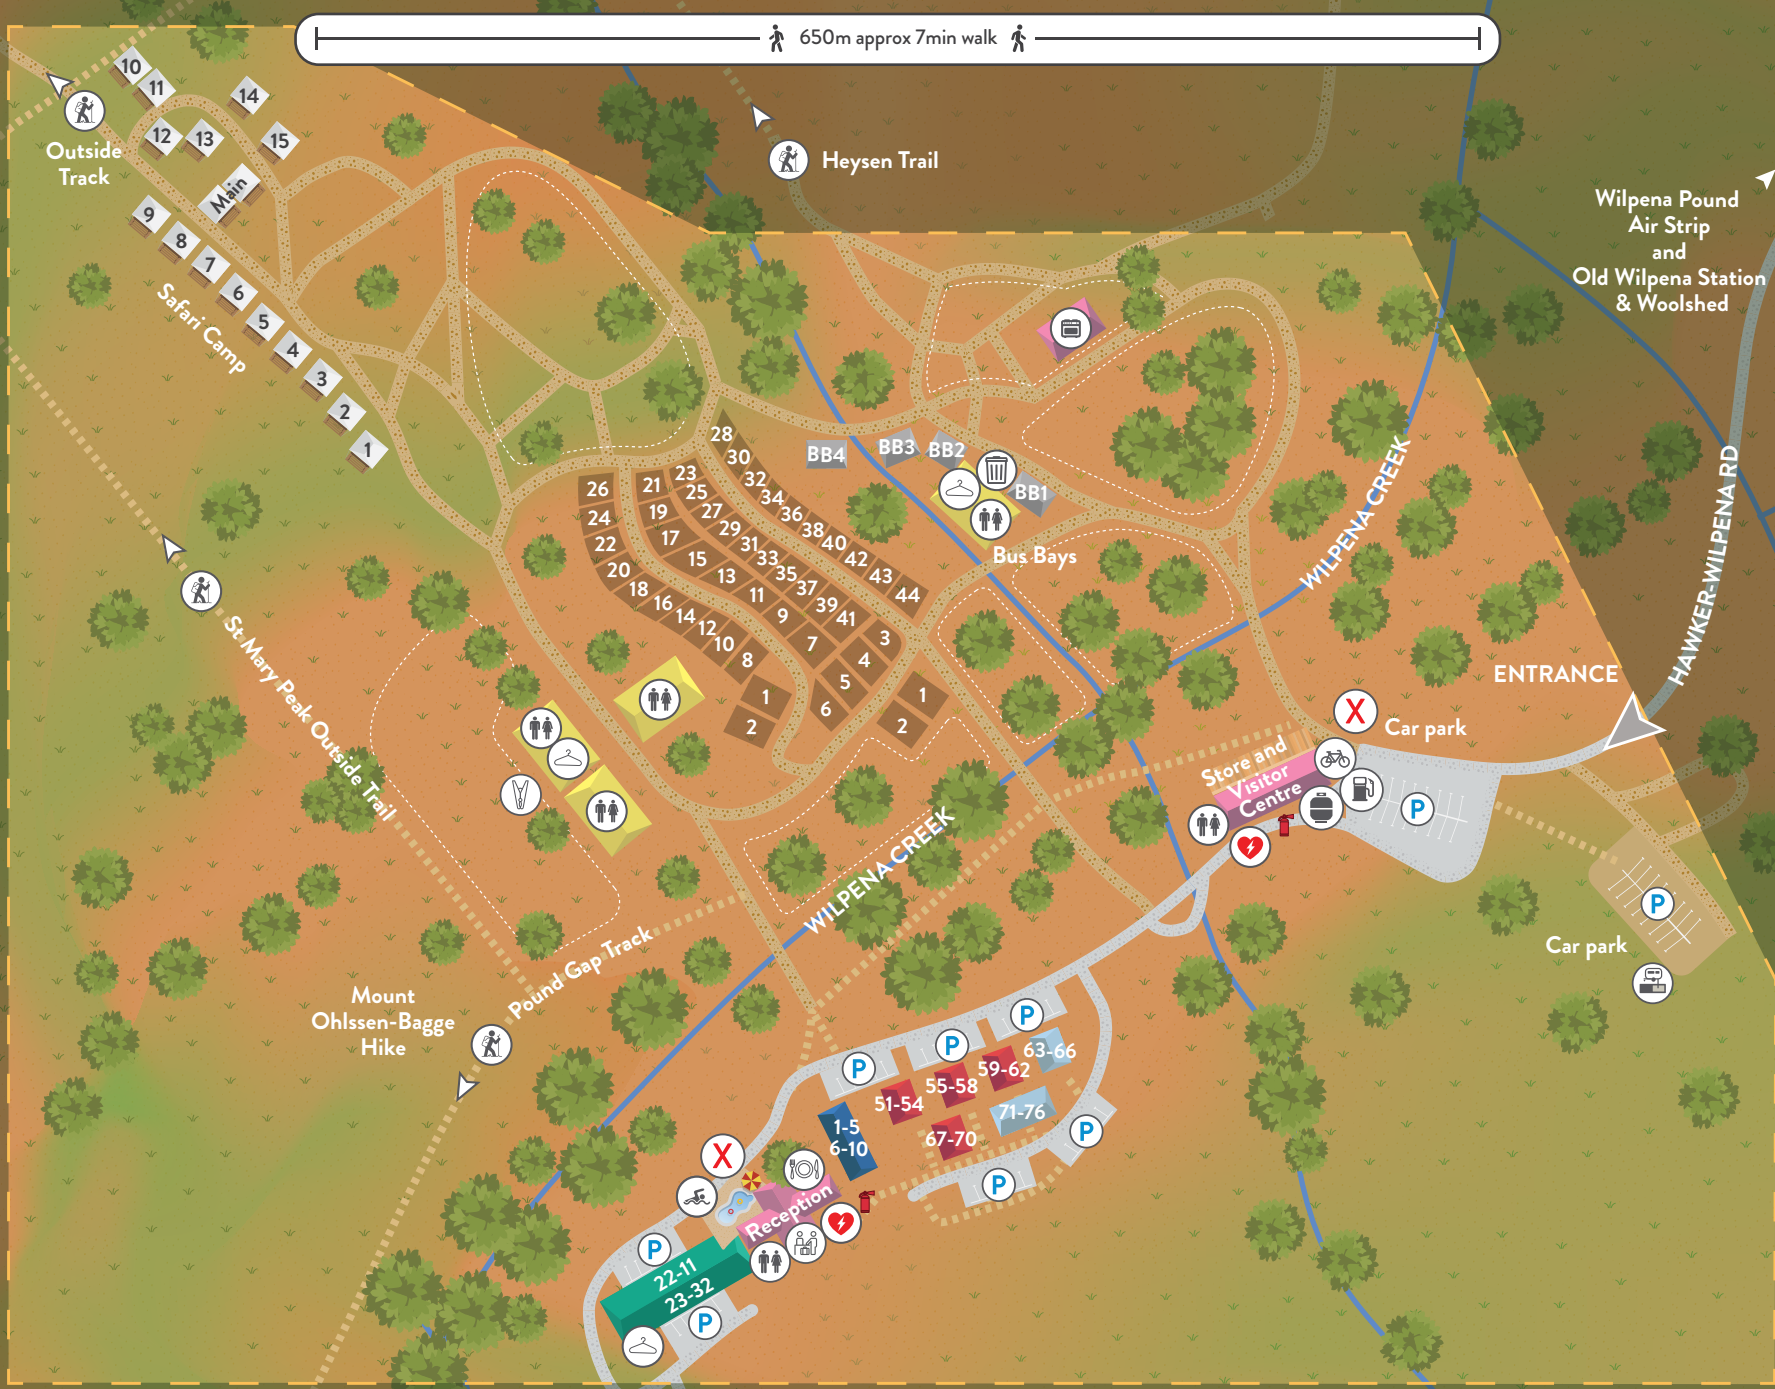

Discovery  
RESORTS

WILPENA POUND

- SAFARI TENTS
- EDEOWIE
- HEYSEN
- AROONA
- BRACHINA
- POWERED BUS BAY
- POWERED SITES
- UNPOWERED SITES
- COMMON AREAS
- AMENITIES
- RECEPTION
- CAMP KITCHEN
- POOL
- RESTUARANT
- LAUNDRY
- DUMP POINT
- CLOTHES LINE
- BIKE STATION
- BBQ
- GAS REFILL
- FUEL BOWSER
- TOILETS
- PARKING
- ACCESSIBLE
- FIRE HYDRANT
- WATER HOSE
- DEFIBRILLATOR
- EVACUATION POINT

Wilpena Rd, Via Hawker SA 5434 • 1800 805 802

[@discoveryparksandresorts](https://www.instagram.com/discoveryparksandresorts)
[www.tripadvisor.com.au](https://www.tripadvisor.com.au)

Thanks for staying with us. We'd love to see your photos and hear about your time at Discovery Resorts - Wilpena Pound.