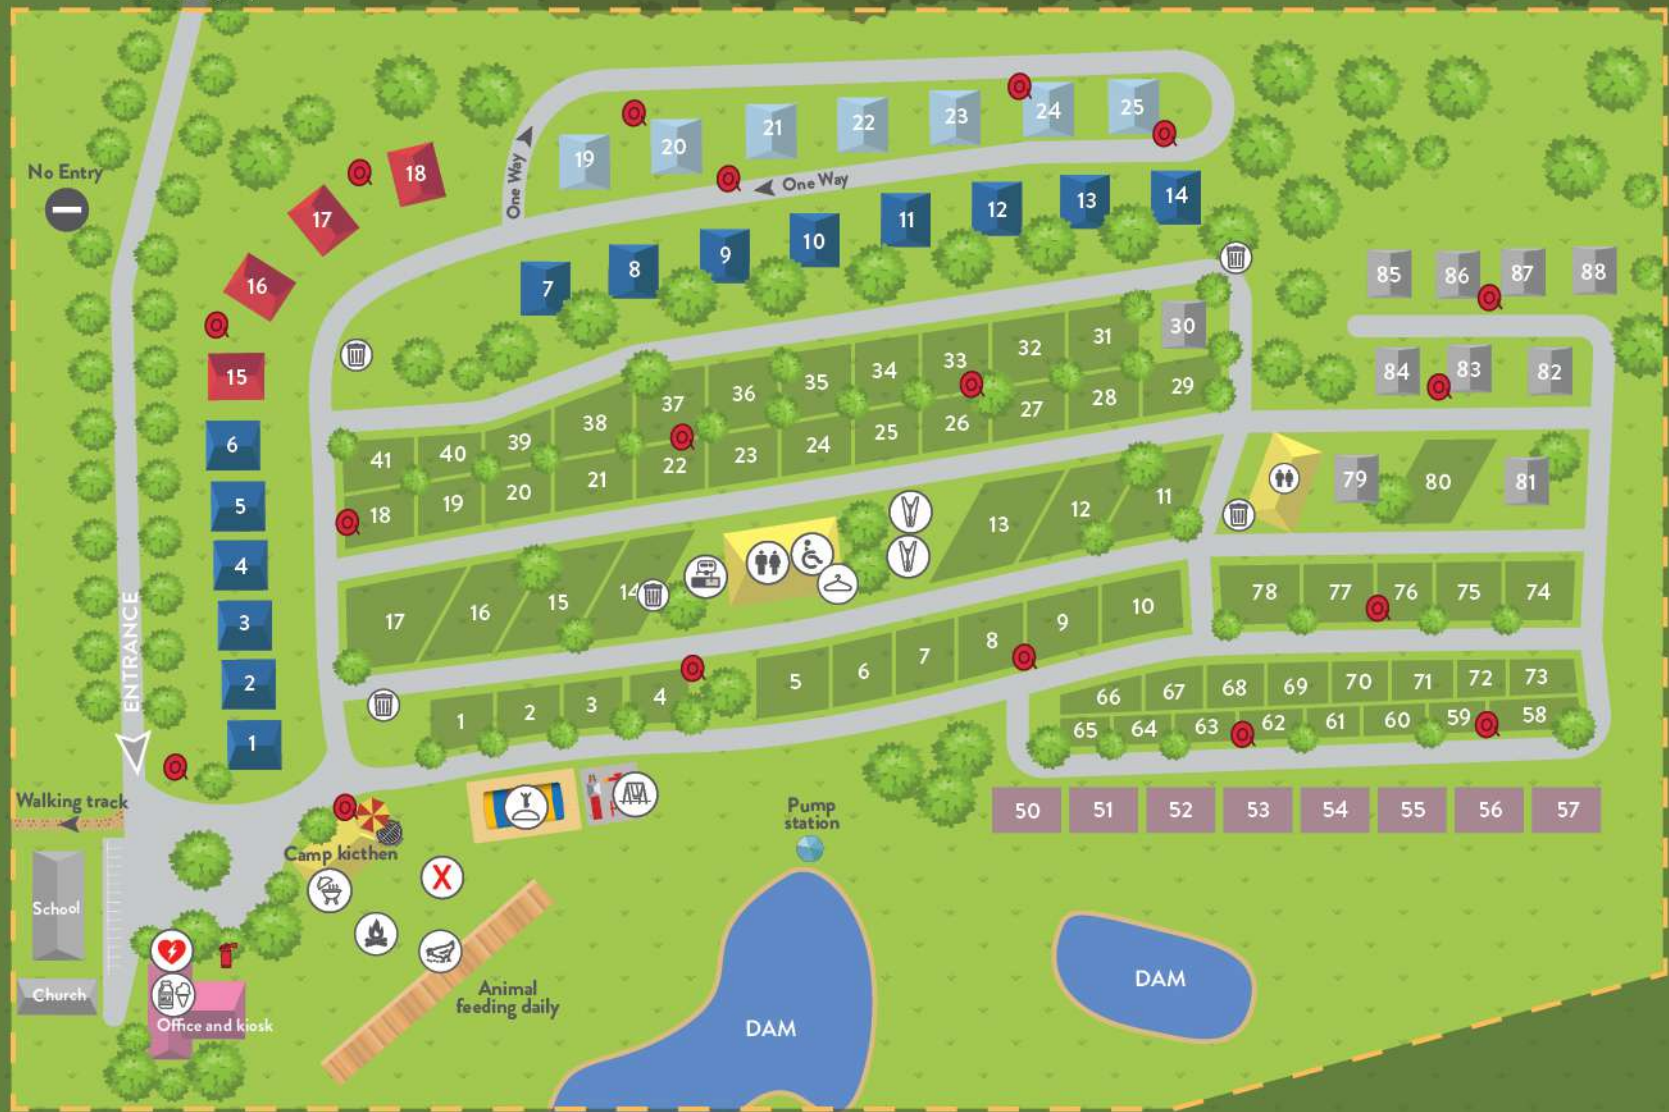

Discovery PARKS

MARGARET RIVER

- DELUXE
- SUPERIOR
- STANDARD
- PERMANENT SITES
- POWERED SITES
- POWERED SITES - NO SULLAGE
- COMMON AREAS
- AMENITIES
- COMMUNAL CAMPFIRE
- LAUNDRY
- DUMP POINT
- BOUNCING PILLOW
- PLAYGROUND
- BBQ
- ANIMAL FEEDING
- KIOSK
- BINS
- TOILETS
- ACCESSIBLE
- FIRE HOSE REEL
- DEFIBRILLATOR
- EVACUATION POINT

Thanks for staying with us.
We'd love to see your photos and hear about your
time at Discovery Parks - Margaret River.

250m approx 3min walk

8113 Bussell Highway, Cowaramup, WA 6284 • 1800 248 777

@discoveryparksandresorts www.tripadvisor.com.au