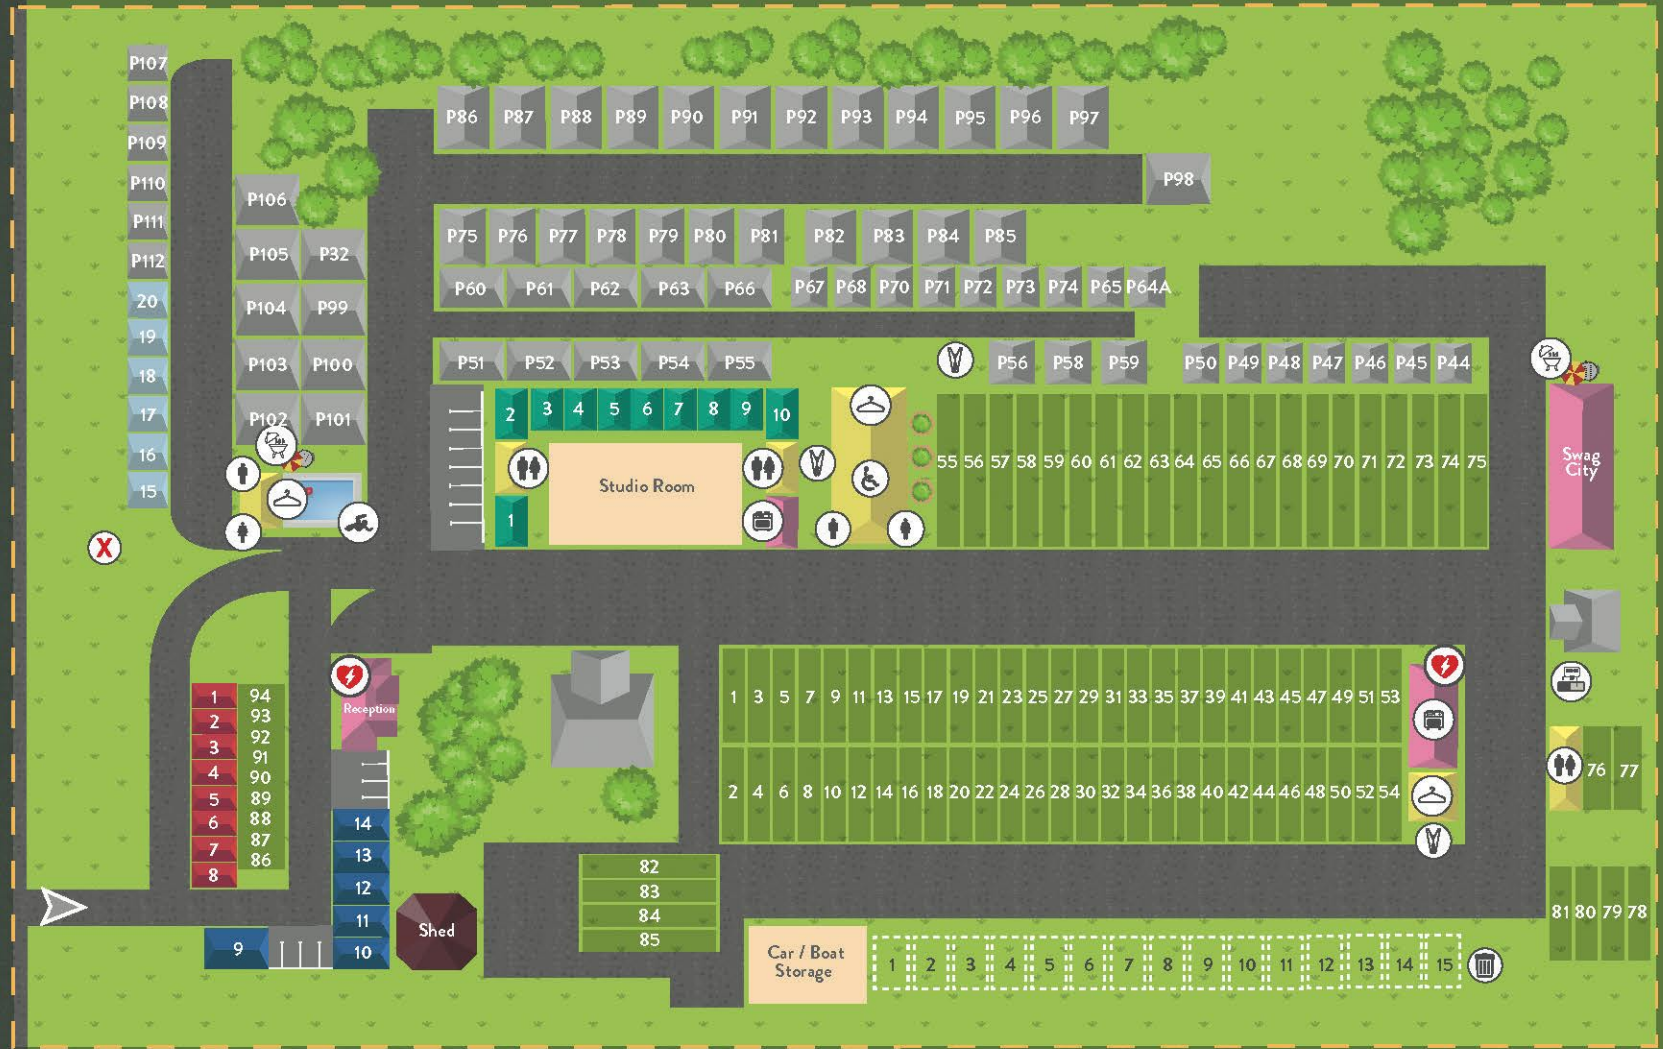

Discovery PARKS

ARGYLLA, MOUNT ISA

- DELUXE
- SUPERIOR
- STANDARD
- BUDGET
- POWERED SITES
- UNPOWERED SITES
- COMMON AREAS
- AMENITIES
- PERMANENT SITES
- POOL
- LAUNDRY
- DUMP POINT
- CAMP KITCHEN
- CLOTHES LINE
- BINS
- BBQ
- TOILETS
- ACCESSIBLE
- DEFIBRILLATOR
- EVACUATION POINT

290m approx 4min walk

Barkly Hwy, Mount Isa QLD 4825 • (07) 4743 4733

facebook.com/discoveryparks

@discoveryparks

www.tripadvisor.com.au

Thanks for staying with us.

We'd love to see your photos and hear about your time at Discovery Parks - Argylla, Mount Isa.