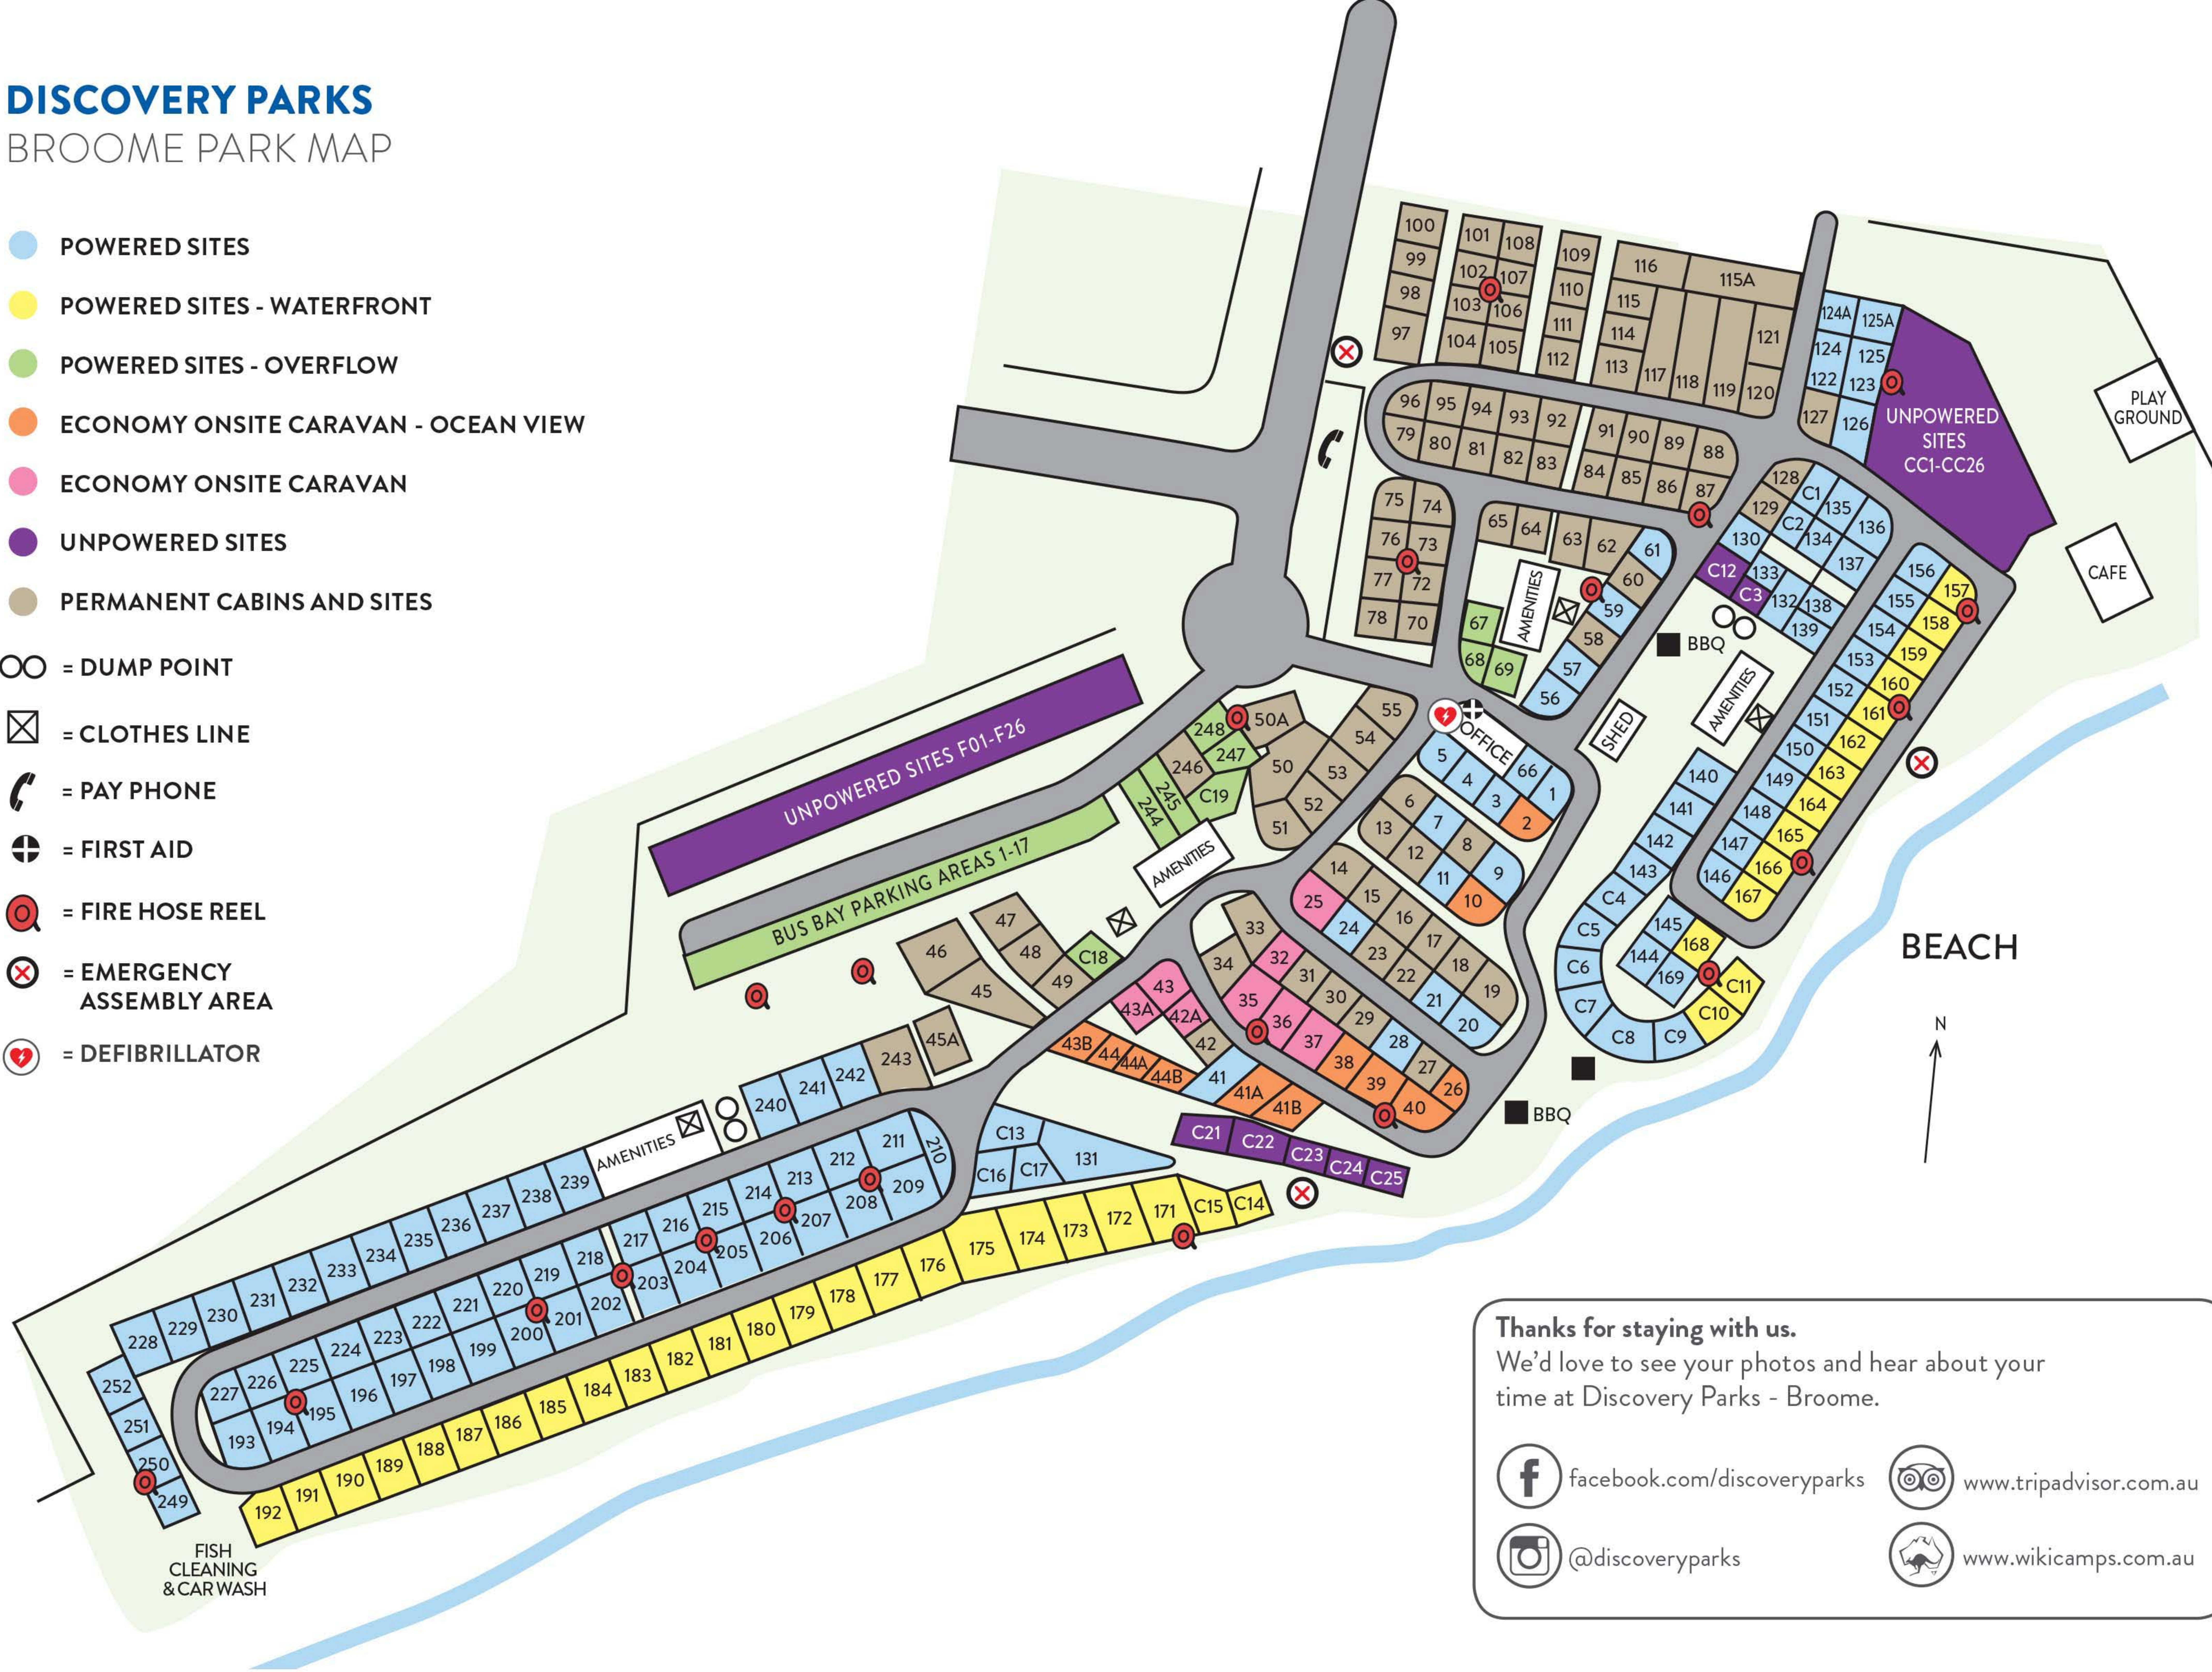

DISCOVERY PARKS

BROOME PARK MAP

- POWERED SITES
- POWERED SITES - WATERFRONT
- POWERED SITES - OVERFLOW
- ECONOMY ONSITE CARAVAN - OCEAN VIEW
- ECONOMY ONSITE CARAVAN
- UNPOWERED SITES
- PERMANENT CABINS AND SITES
- ⊙ = DUMP POINT
- ⊠ = CLOTHES LINE
- ☎ = PAY PHONE
- ⊕ = FIRST AID
- 🔦 = FIRE HOSE REEL
- ⊗ = EMERGENCY ASSEMBLY AREA
- ❤ = DEFIBRILLATOR