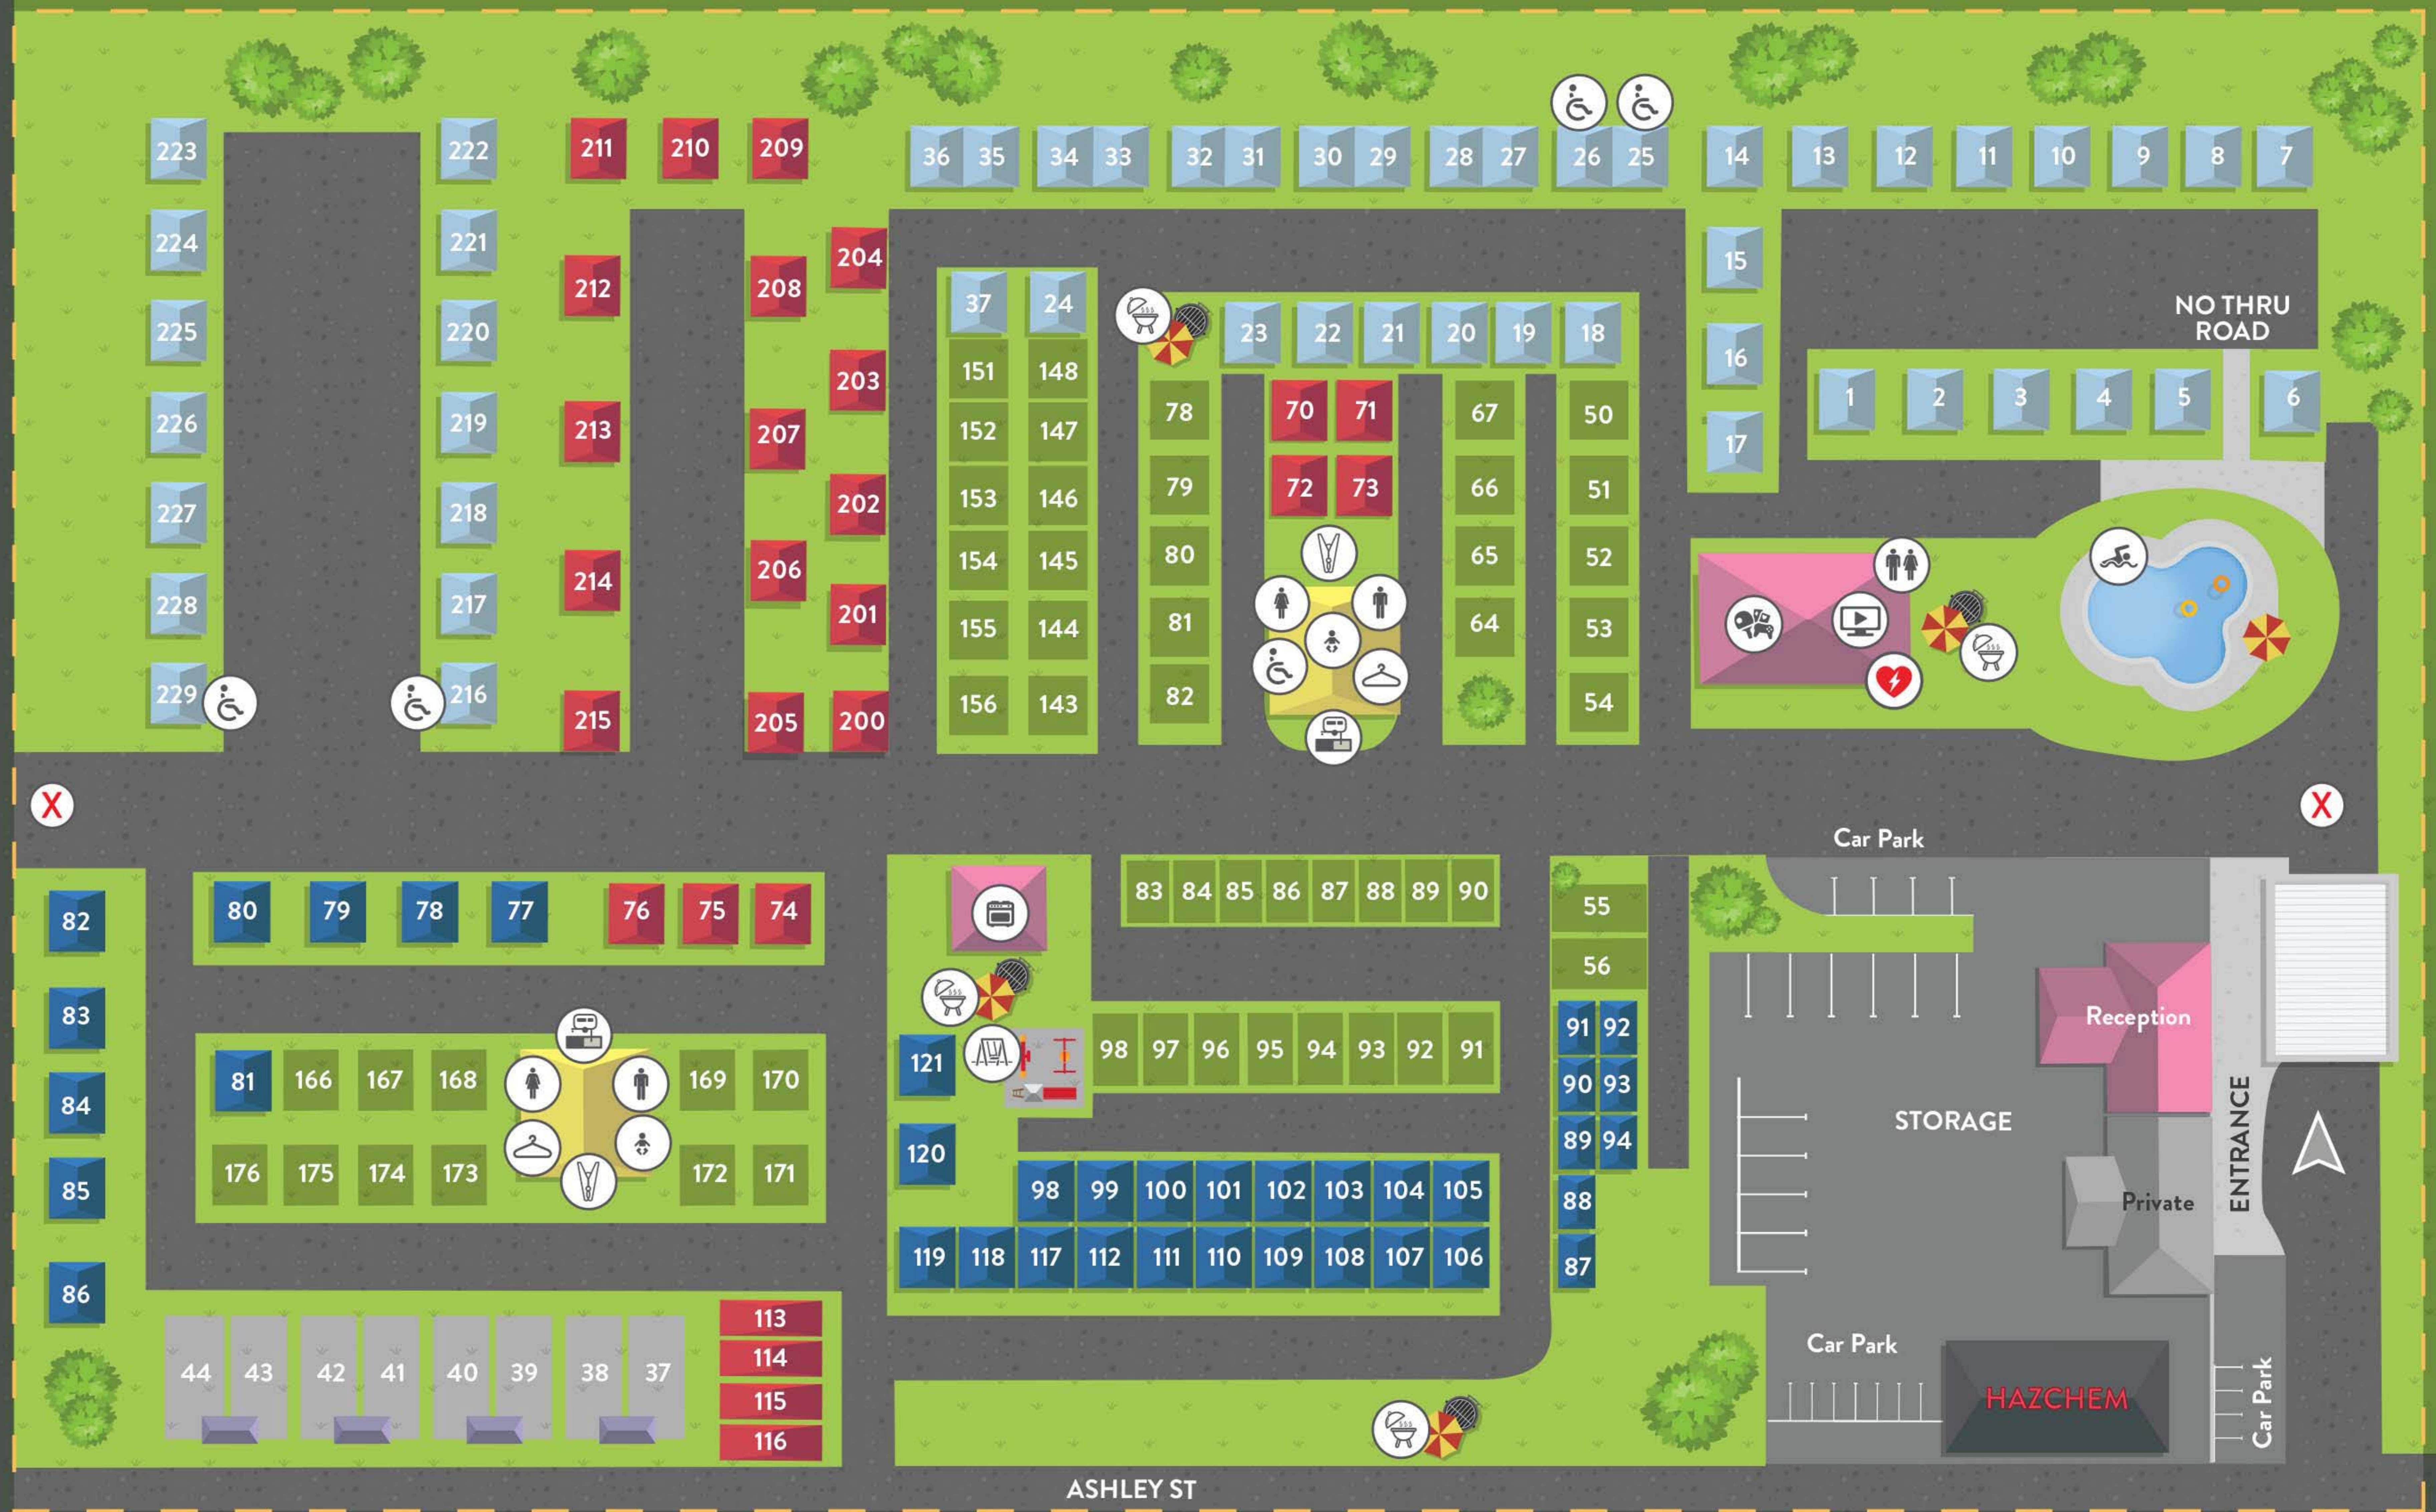

- DELUXE
- SUPERIOR
- STANDARD
- ENSUITE SITES
- POWERED SITES
- COMMON AREAS
- AMENITIES
- POOL
- LAUNDRY
- DUMP POINT
- CAMP KITCHEN
- PLAYGROUND
- MOVIE ROOM
- GAMES ROOM
- BBQ
- TOILETS
- ACCESSIBLE
- FAMILY BATHROOM
- CLOTHES LINE
- EVACUATION POINT
- DEFIBRILLATOR

350m approx 4min walk

129 Ashley St, Braybrook VIC 3019 • 1800 061 444

facebook.com/discoveryparks
 @discoveryparks
 www.tripadvisor.com.au

Thanks for staying with us.
We'd love to see your photos and hear about your time at Discovery Parks - Melbourne.