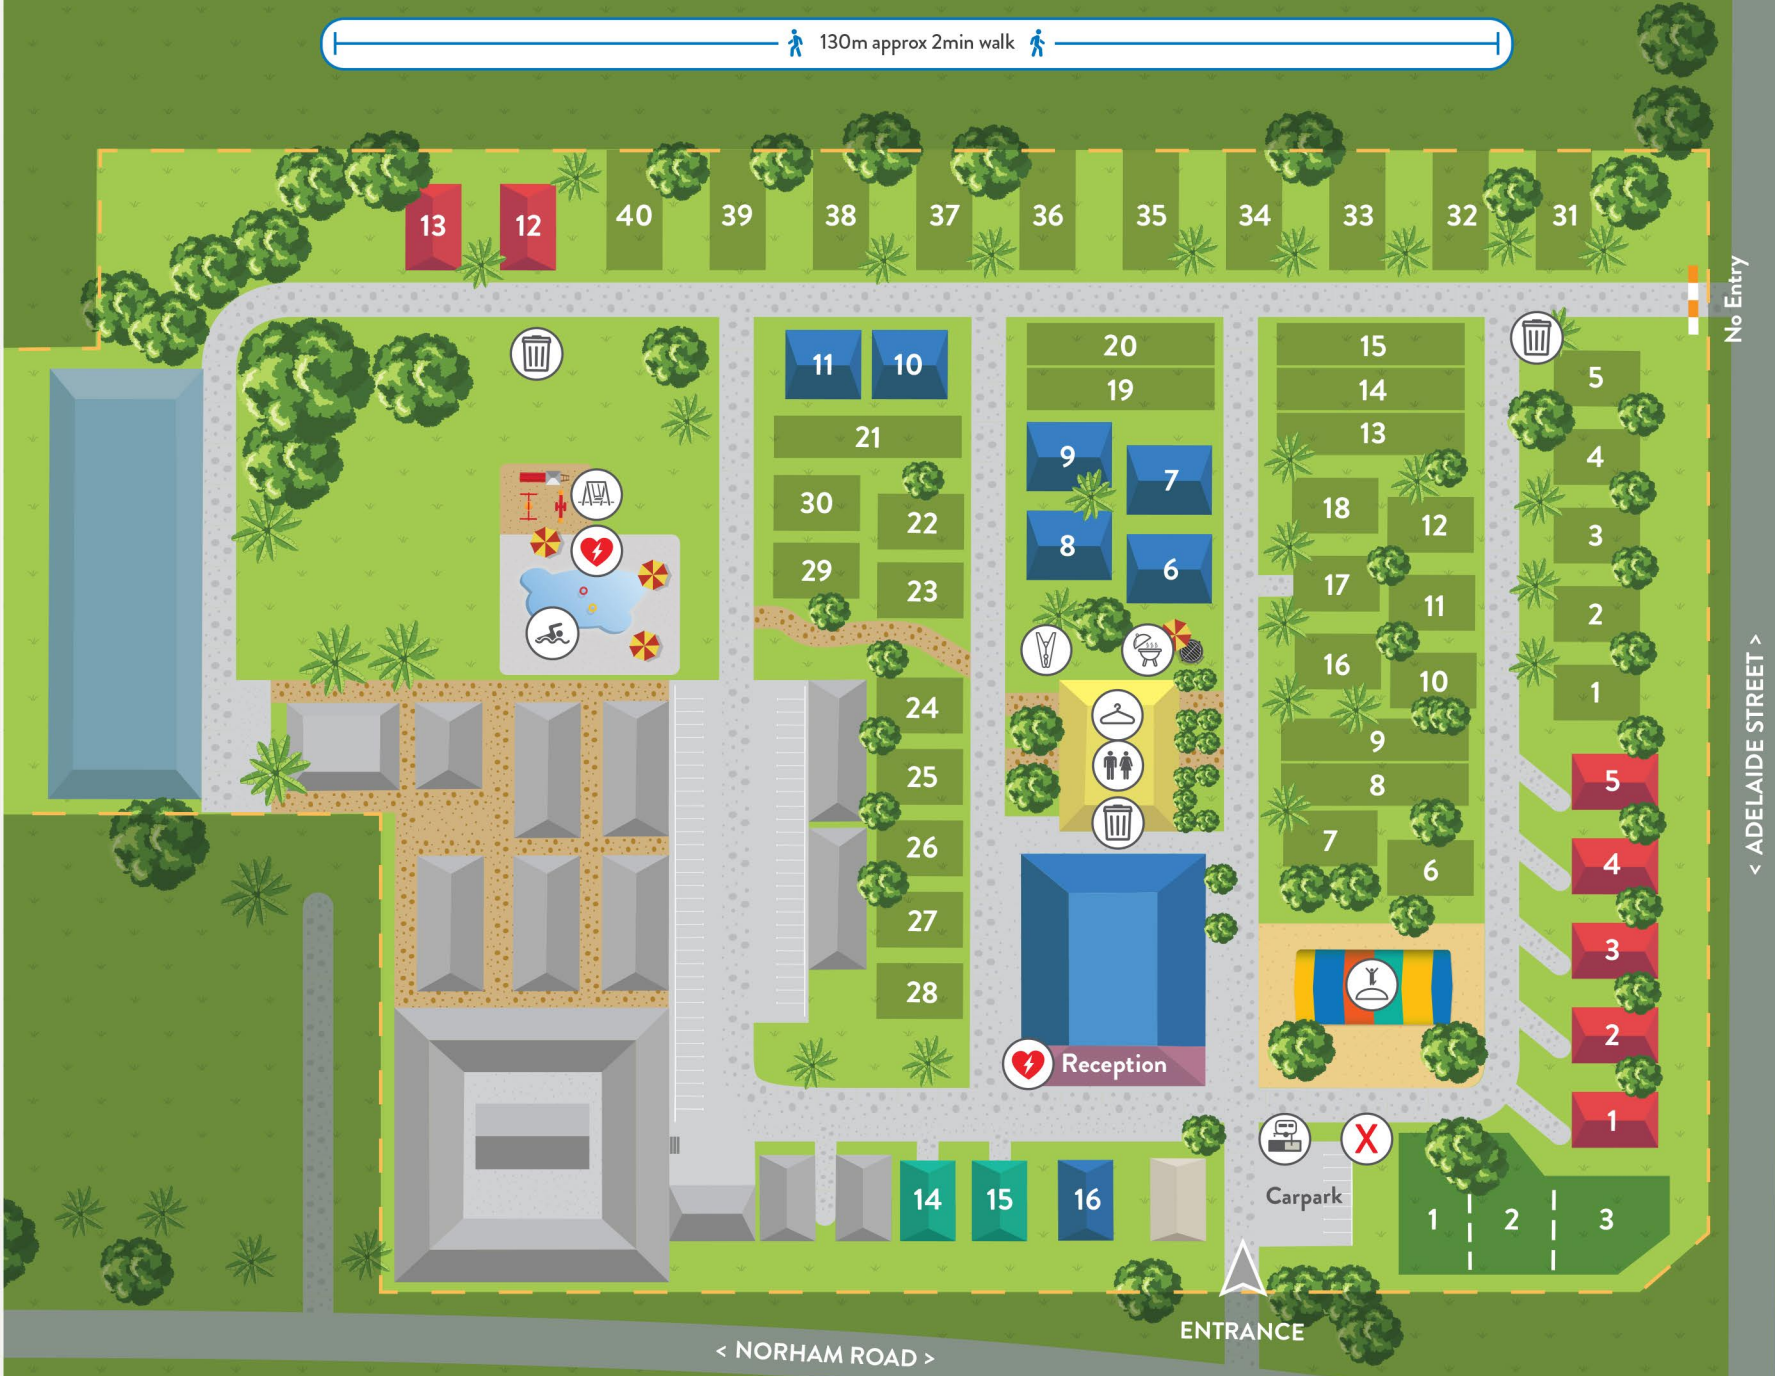

AYR

- SUPERIOR
- STANDARD
- ECONOMY
- MOTEL ROOMS
- POWERED SITES
- POWERED CAMP SITES
- COMMON AREAS
- AMENITIES
- PRIVATE
- SWIMMING POOL
- PLAYGROUND
- LAUNDRY
- CLOTHES LINE
- DUMP POINT
- CAMP KITCHEN
- BBQ
- TOILETS
- ACCESSIBLE
- EVACUATION POINT
- DEFIBRILLATOR

130m approx 2min walk

34 Norham Road, Ayr QLD 4807 • 07 4783 3933 • After hours 0448 153 627

facebook.com/discoveryparks
@discoveryparks
www.tripadvisor.com.au

Thanks for staying with us.
We'd love to see your photos and hear about your time at Discovery Parks - Ayr.