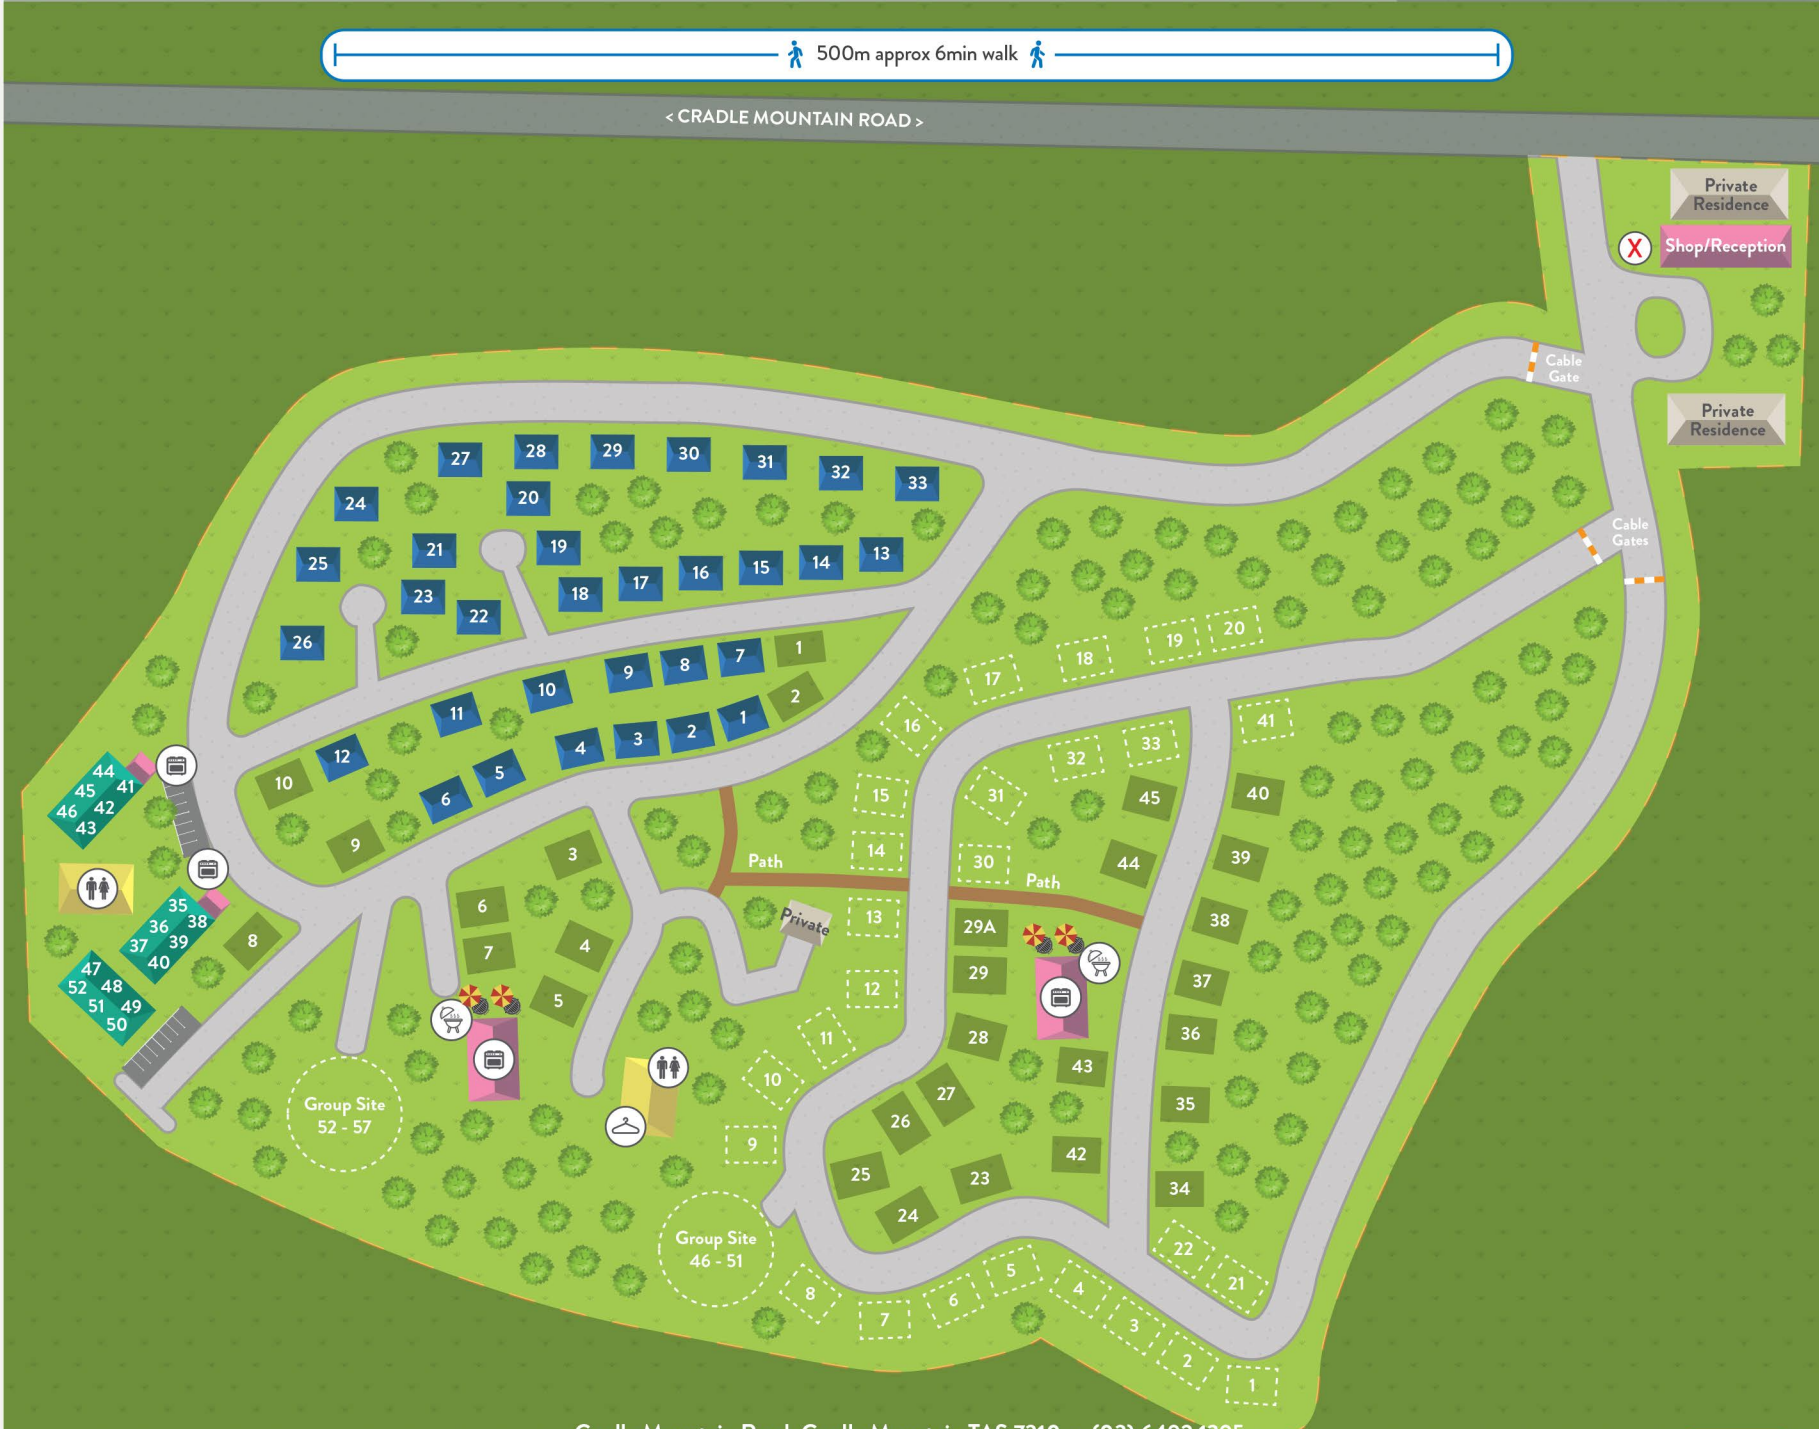

-  STANDARD
-  ECONOMY
-  POWERED SITES
-  UNPOWERED SITES
-  COMMON AREAS
-  AMENITIES
-  PRIVATE
-  CAMP KITCHEN
-  BBQ
-  TOILETS
-  LAUNDRY
-  EVACUATION POINT

Cradle Mountain Road, Cradle Mountain TAS 7310 • (03) 6492 1395