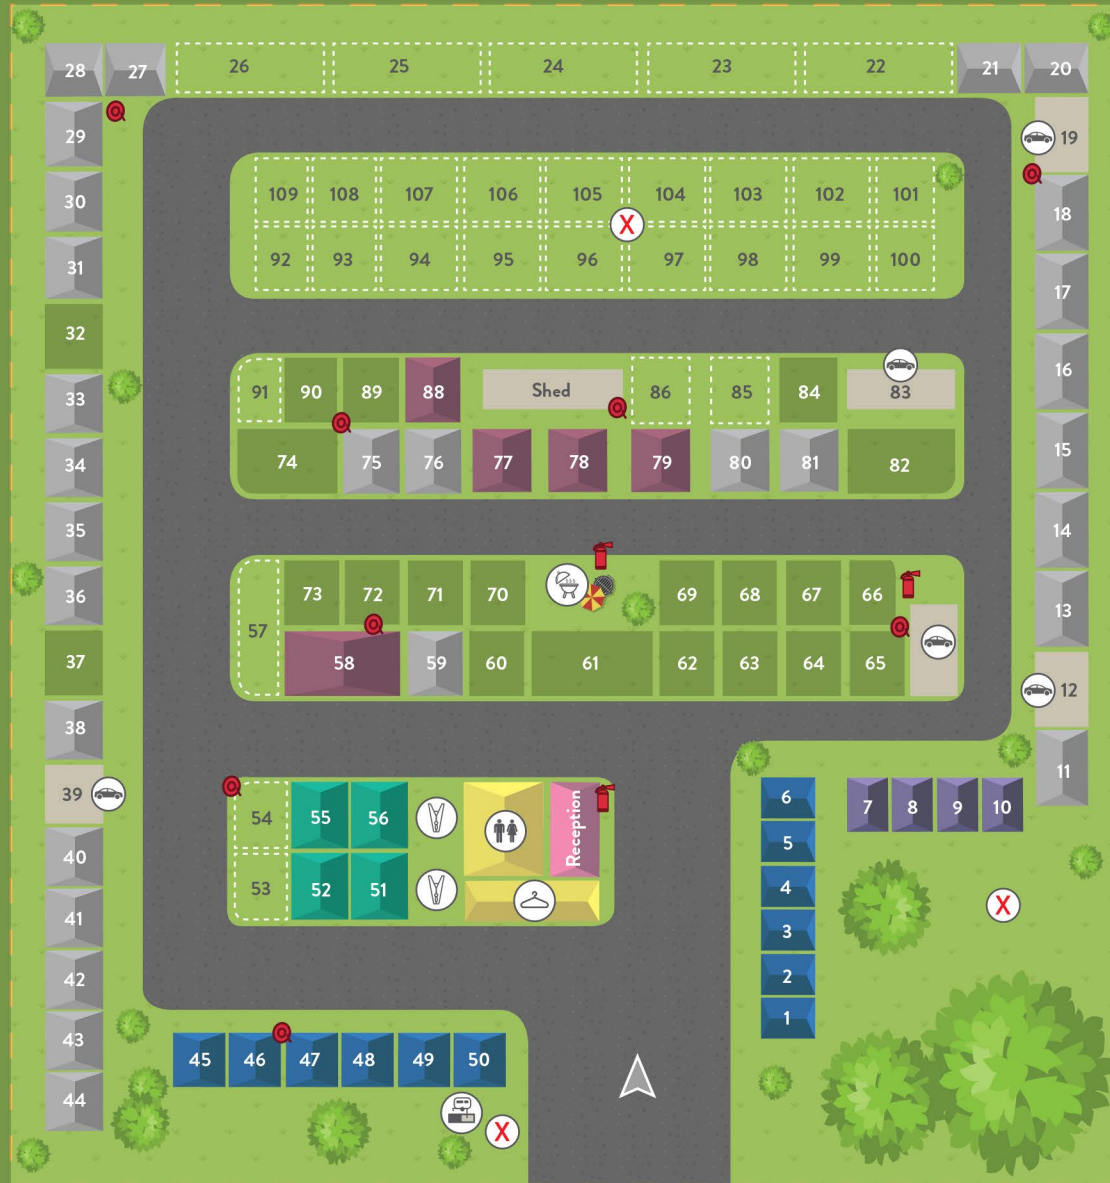

-  STANDARD
-  PERMANENT CABINS
-  PERM. CABINS (NO ENSUITE)
-  PERMANENT CARAVANS
-  POWERED SITES
-  UNPOWERED SITES
-  COMMON AREAS
-  AMENITIES
-  PERMANENT SITES
-  LAUNDRY
-  CLOTHES LINE
-  DUMP POINT
-  BBQ
-  TOILETS
-  VEHICLE STORAGE
-  EVACUATION POINT
-  FIRE EXTINGUISHER
-  HOSE REEL